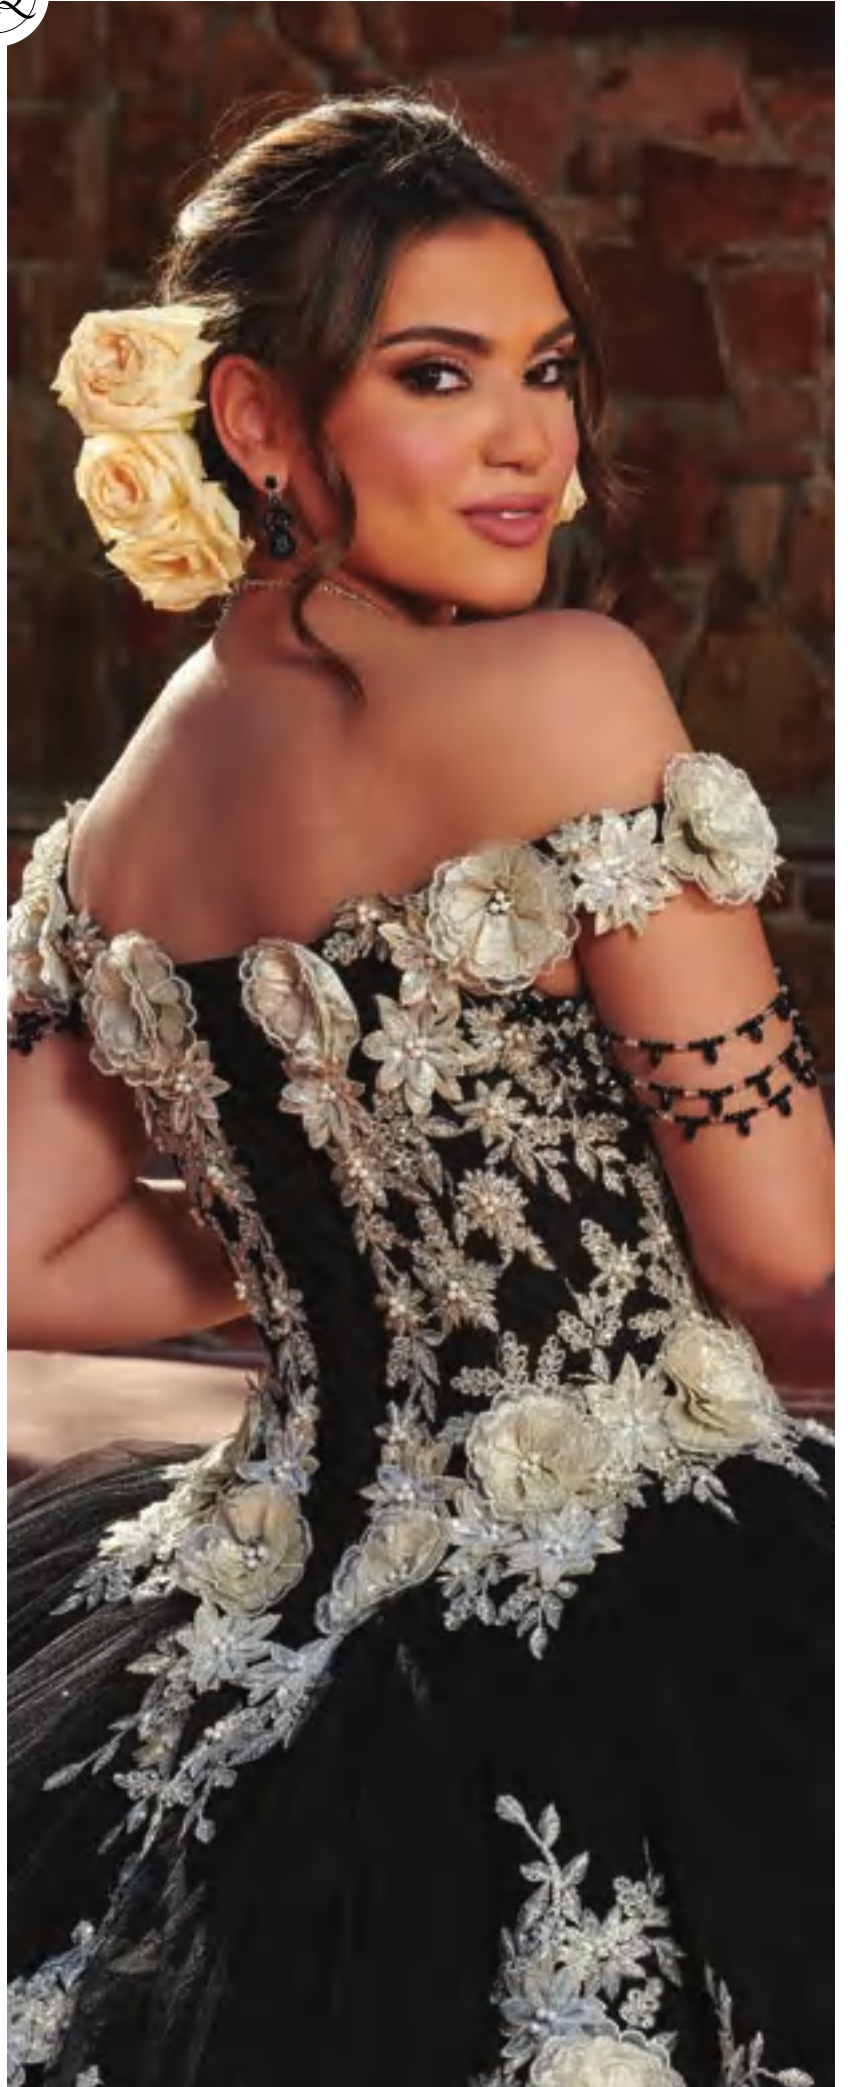

style number
RQ3117

COLORS | ● Black Silver
● Red Gold

● Royal Gold