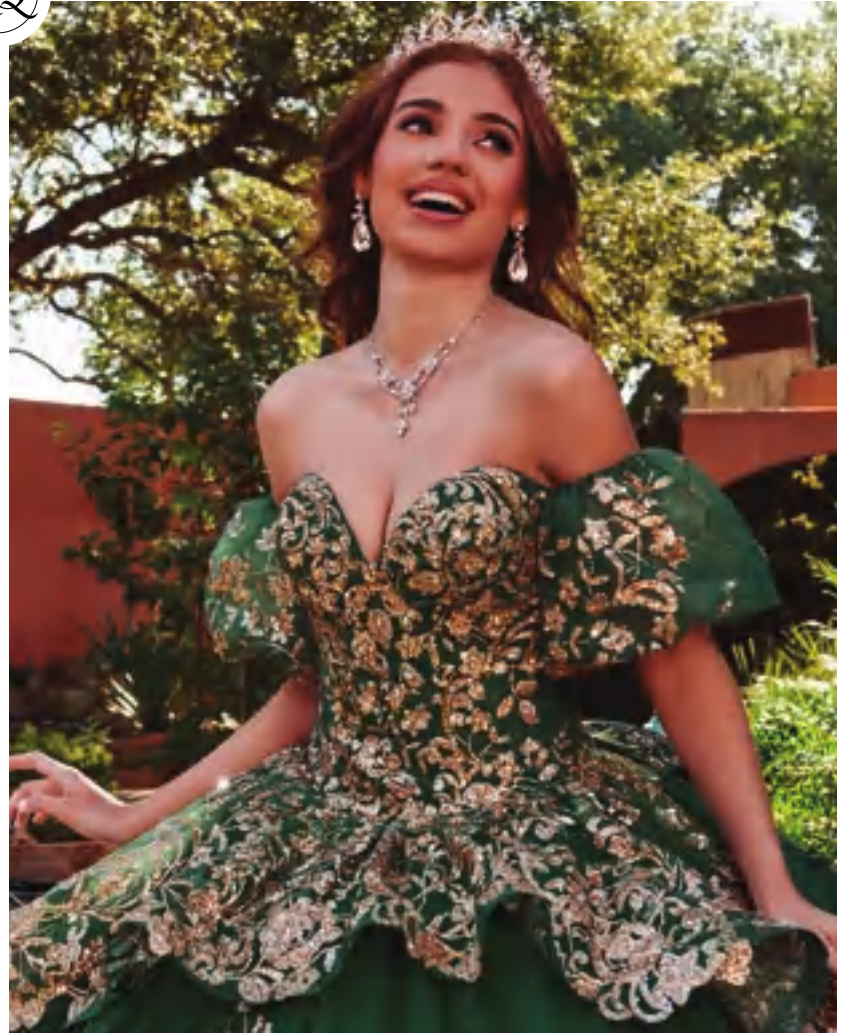

style number
RQ1127

COLORS | ● Rose Gold
● Red

● Black

style number
MQ1103

COLORS |  Lilac
 Red

style number
MQ1108

COLORS |  Blush
 Red

Jacket Included • Tulle, Glitter Tulle, Applique, 3D Flowers, Beading • Sizes 0-20, 20W-30W