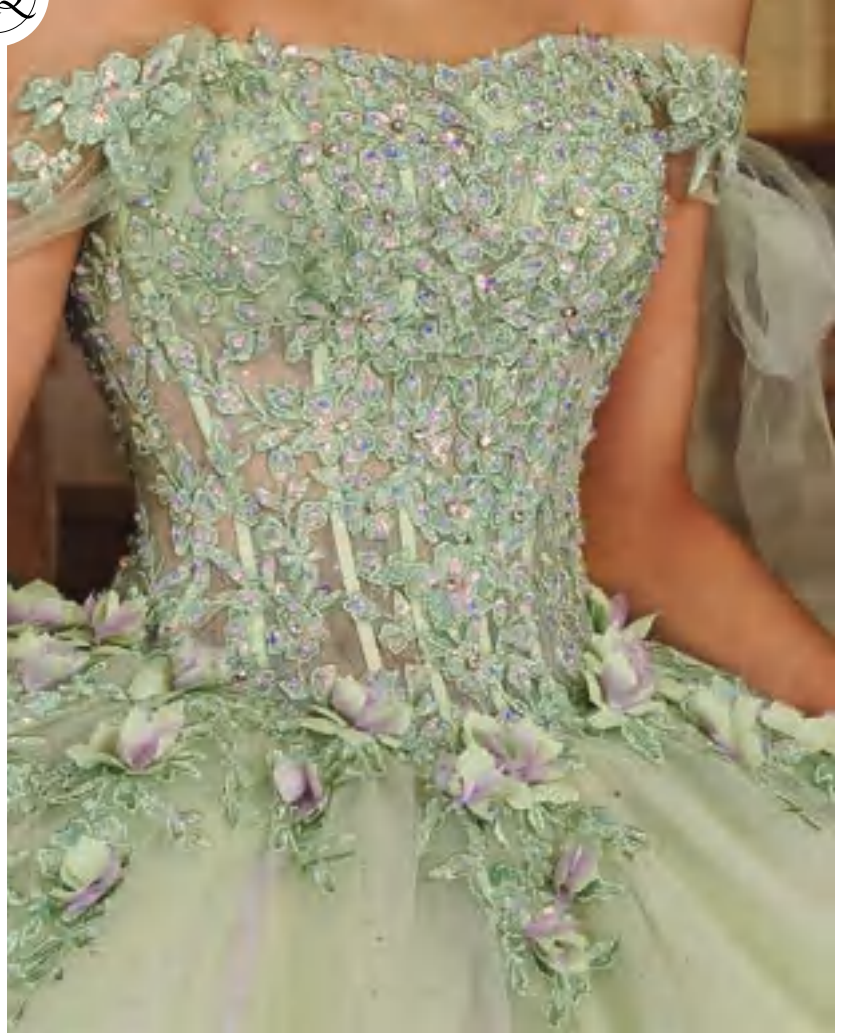

style number
RQ1132

COLORS | ● Sage Lilac
● Sky Blue

● Blush