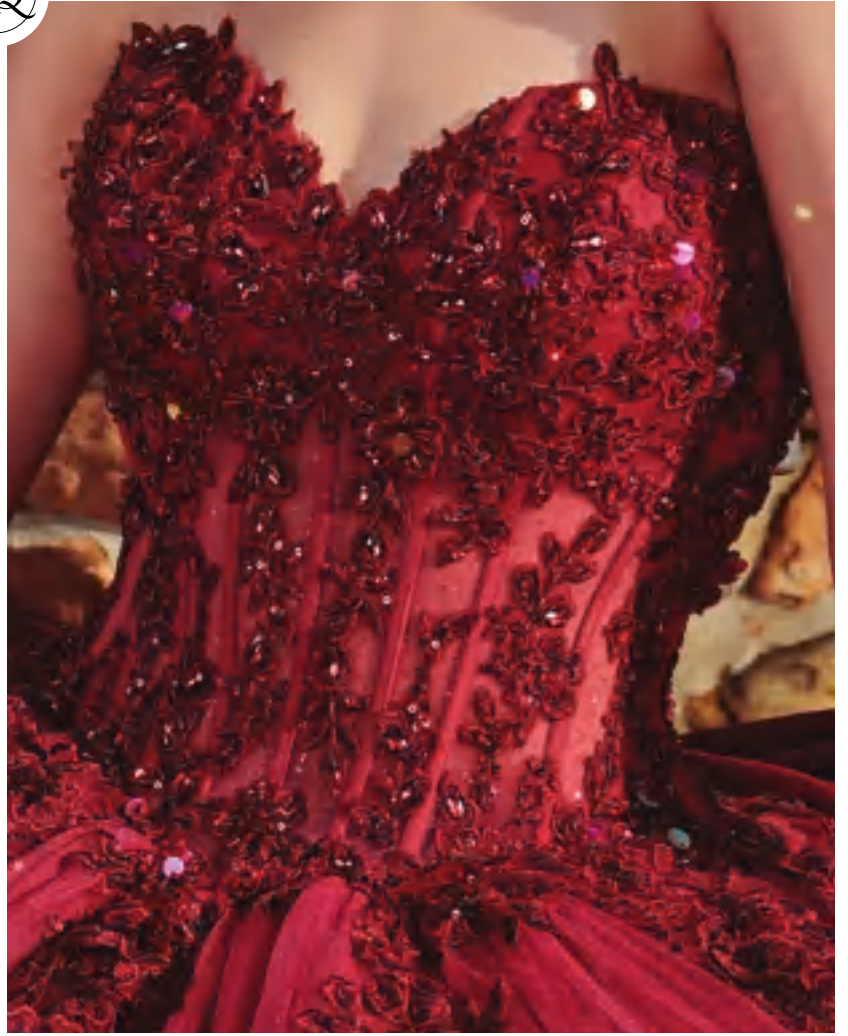

style number
RQ2171

COLORS | ● Wine
● Sage

Detachable Sleeves, Bodice Liner, & Bow, Matching Mini Quince RQ4042 Sold Separately
Tulle, Glitter Tulle, Applique, Beading, Feathers • Sizes 0-20, 20W-30W