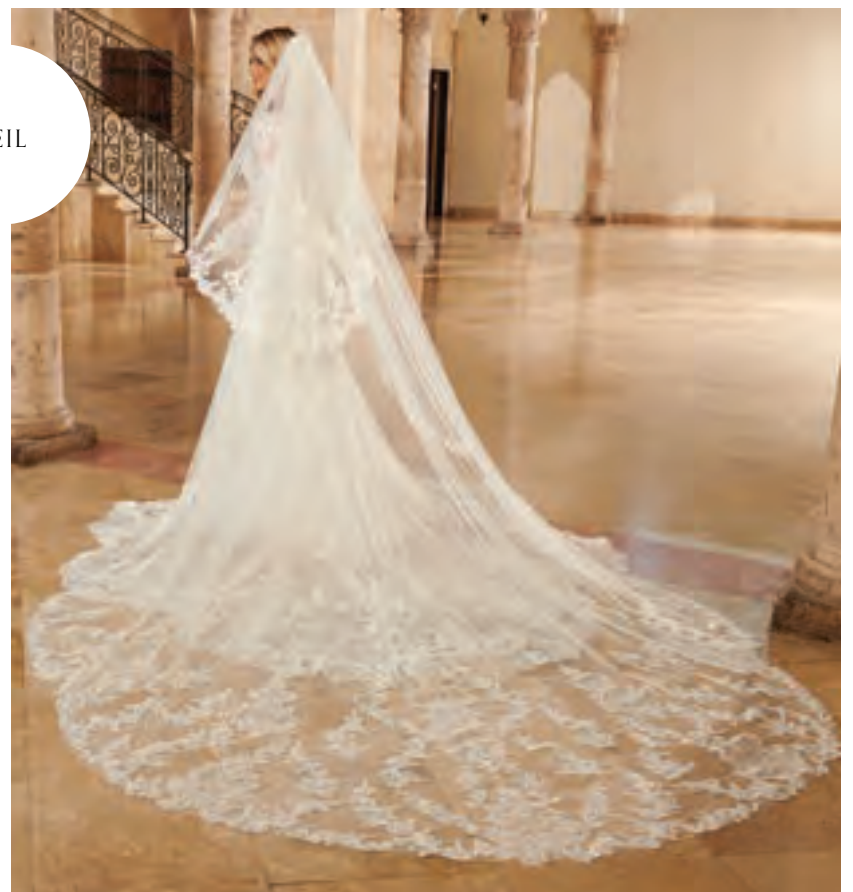

style number
V102

COLORS | Ivory
| White

Tulle, Applique, Beading • 145" Length