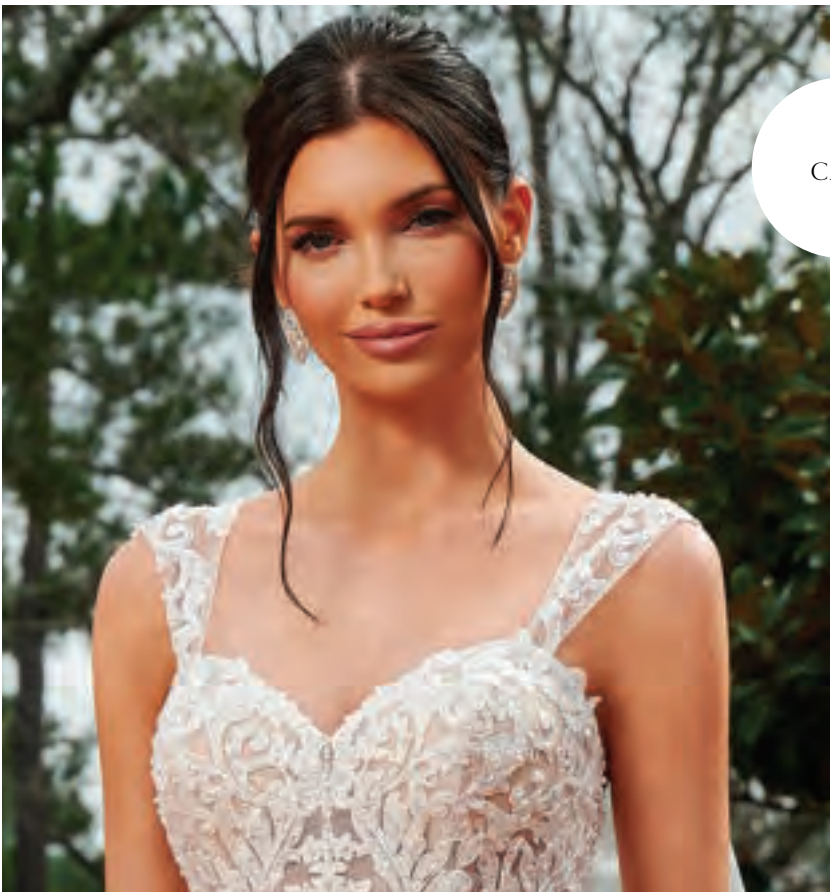

PUFF SLEEVES

style number
RS4152

COLORS | Ivory
White

Matching RB4152 Sold Separately • Tulle, Applique, Beading • Sizes 0-20, 20W-30W

CAPE

style number
RS4157

COLORS | Ivory
White

Matching, RB4157 Sold Separately • Tulle, Applique, Beading • Sizes 0-20, 20W-30W